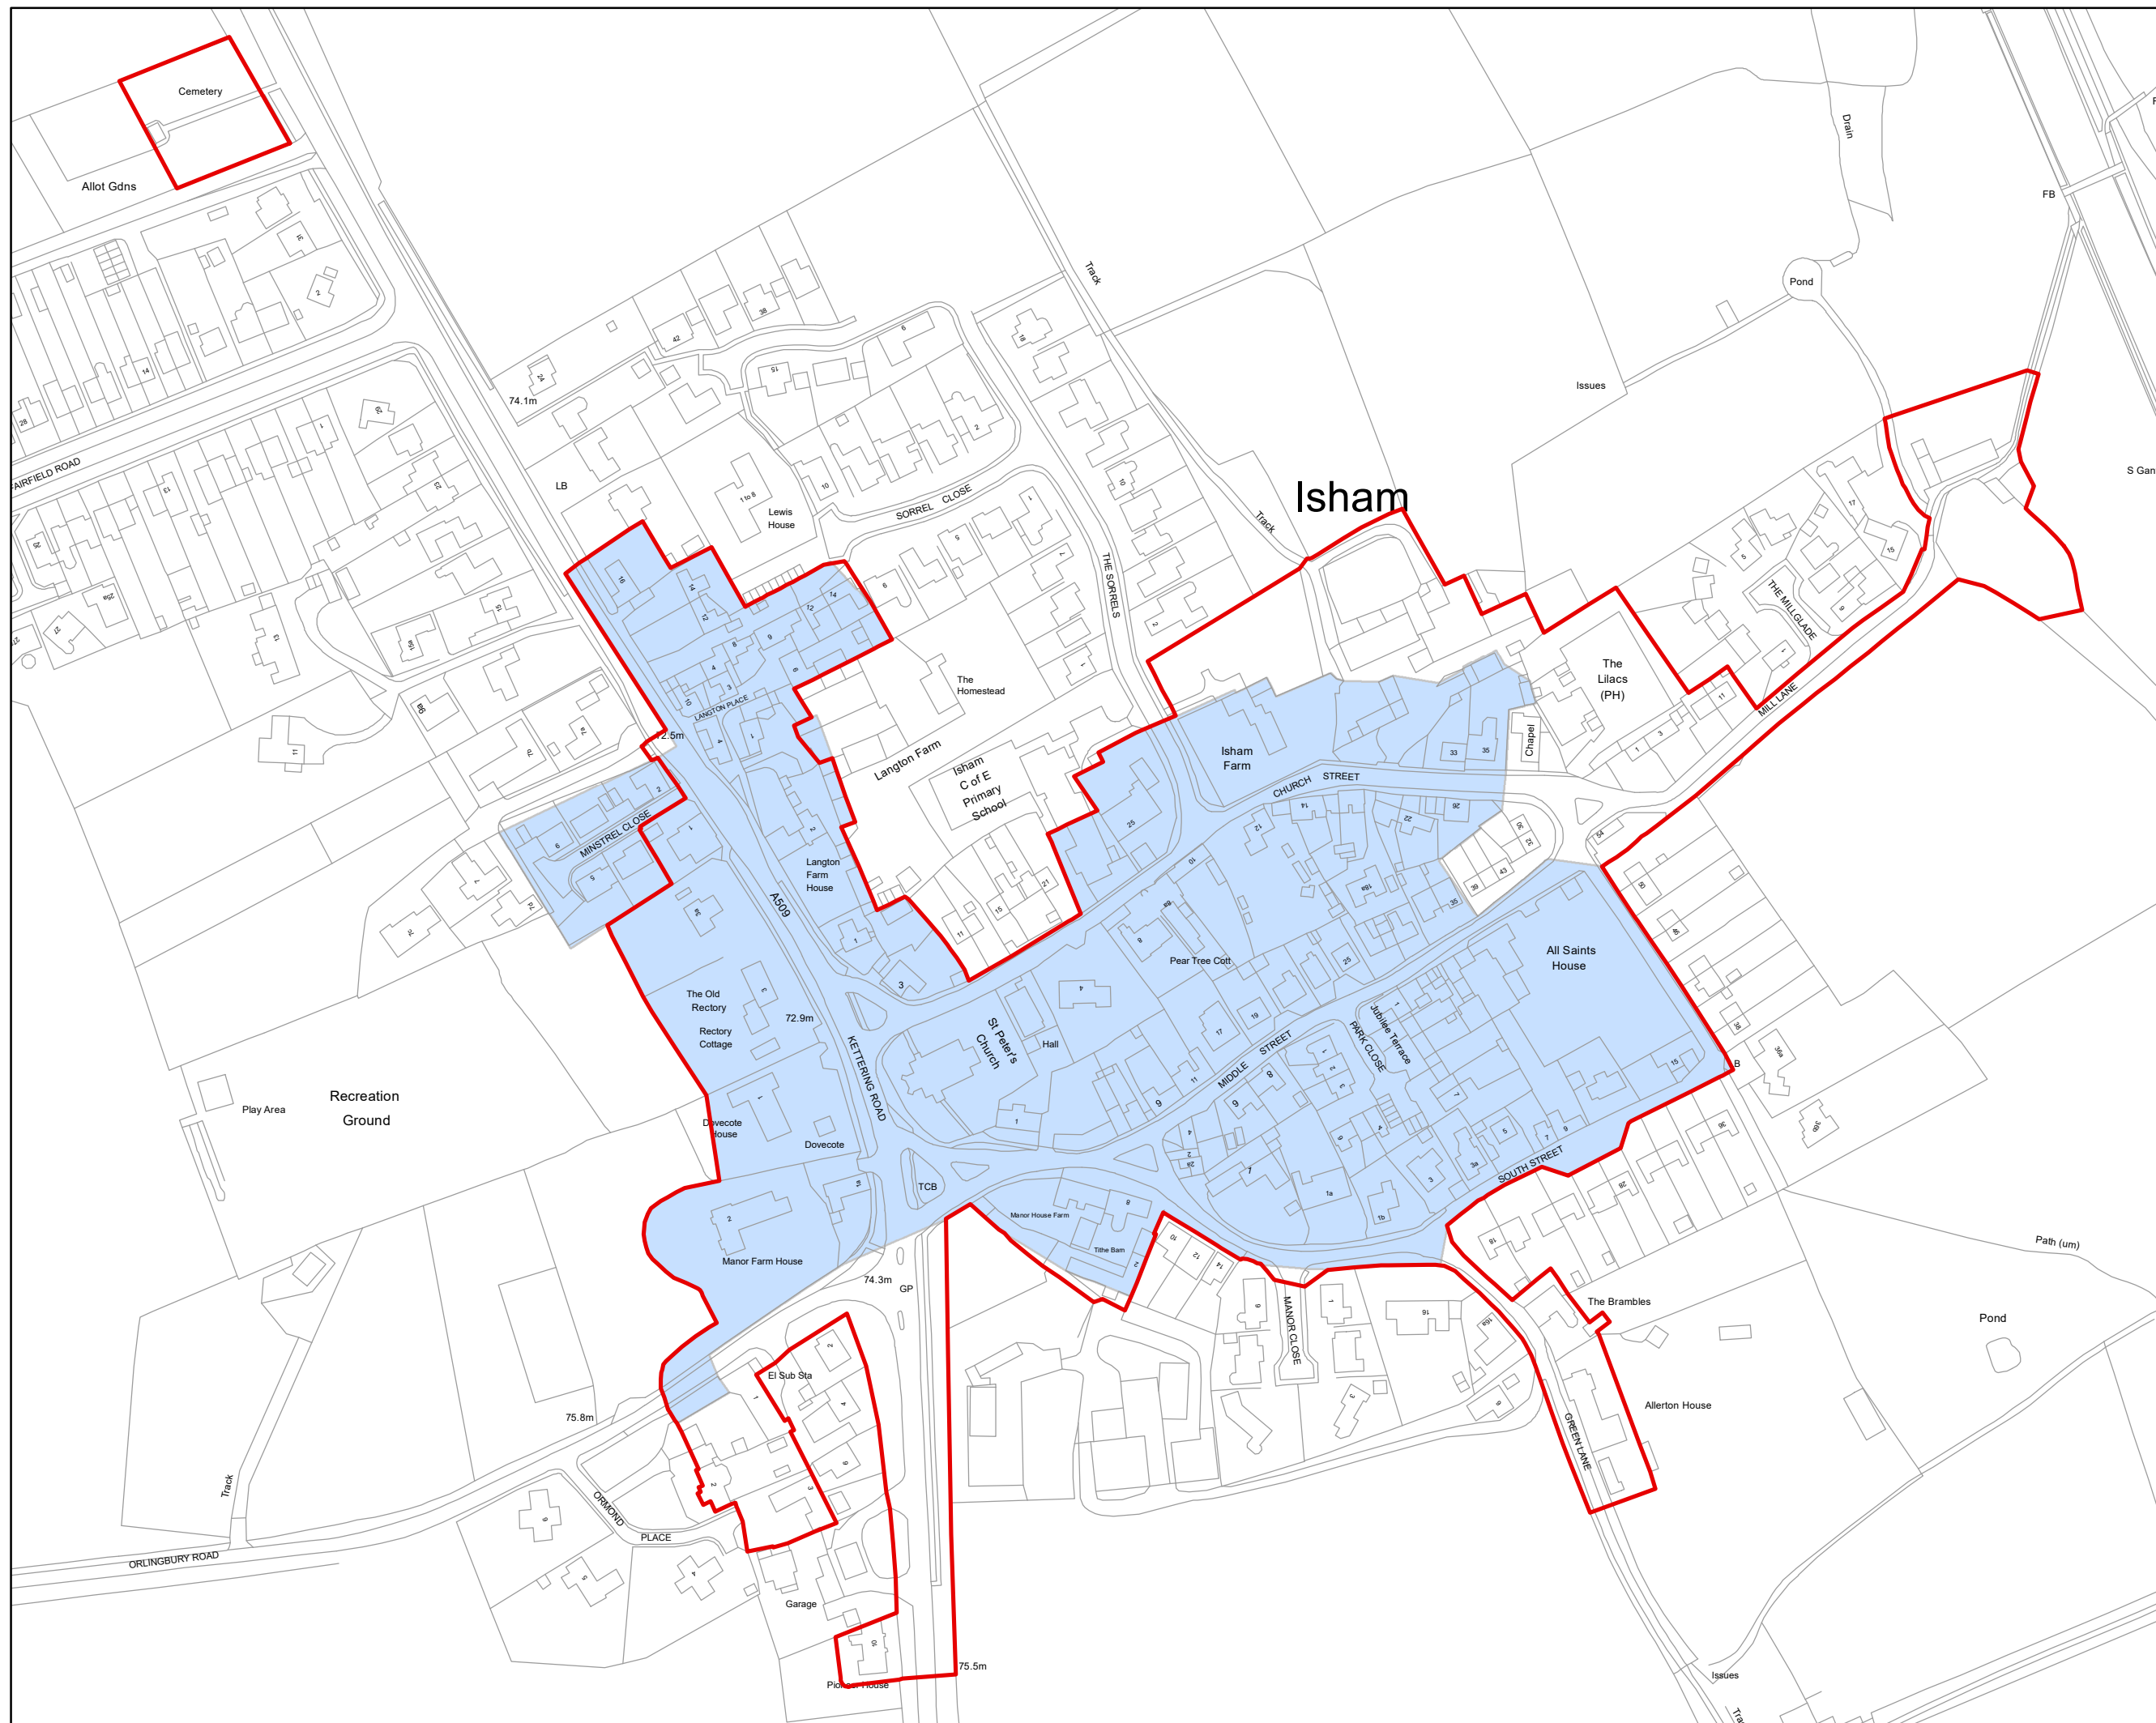

Scale:  
1:2,250

Planning & Local  
Development

### Isham Conservation Area

-  Proposed Isham Conservation Area
-  Existing Isham Conservation Area

This map is accurate to  
the scale specified above  
when reproduced at:  
A3